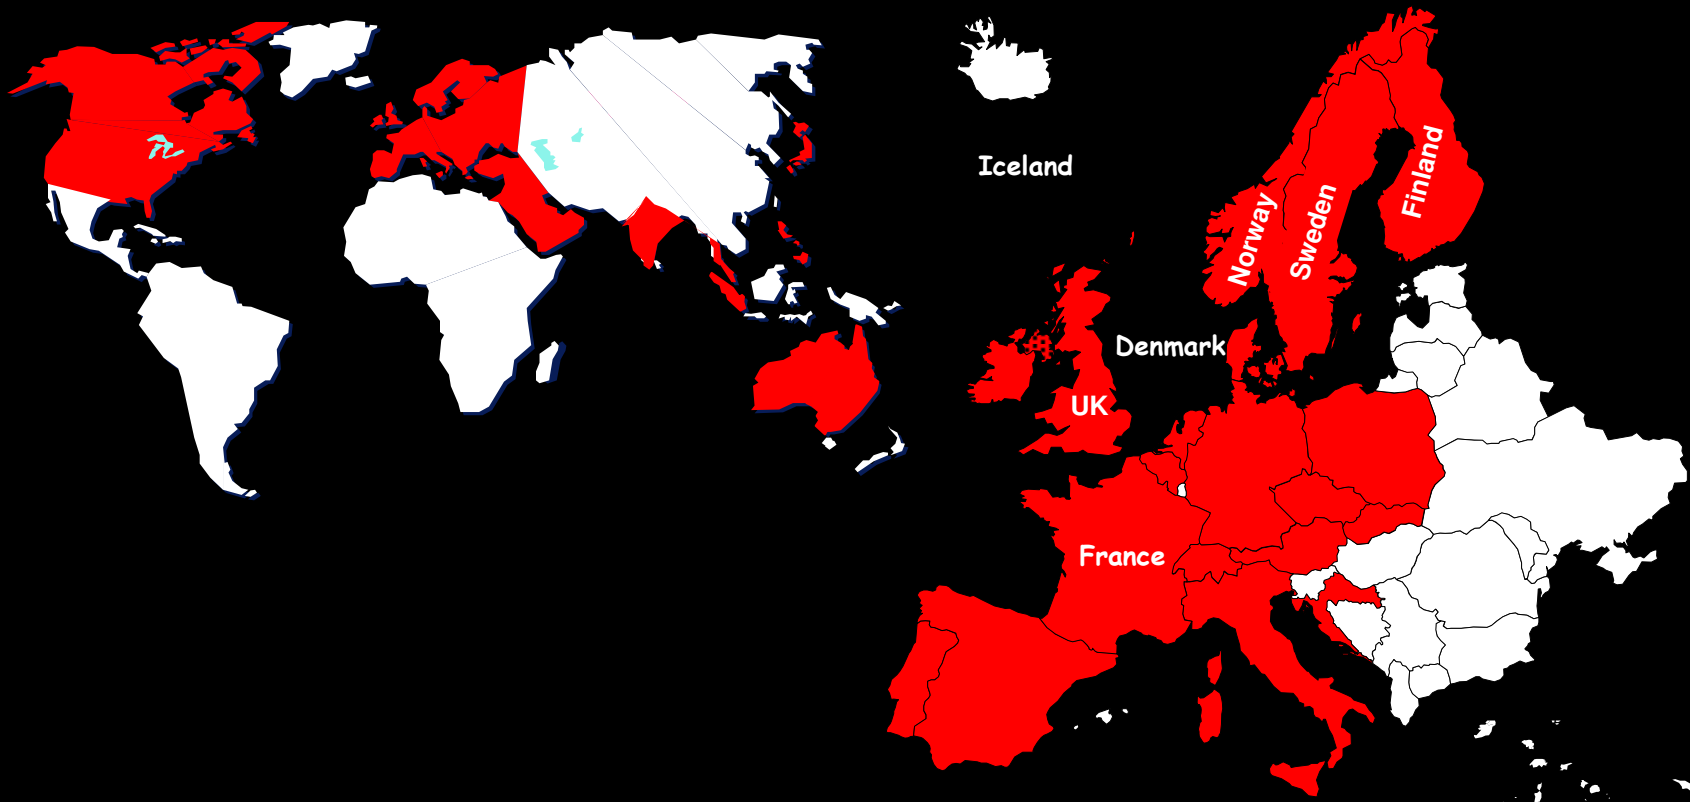

Experts in Plant Design Recruitment, providing 7 years of Excellence !!

where are we active

All content Copyright © 2002-9, CadRecruit Ltd

CADRECRUIT